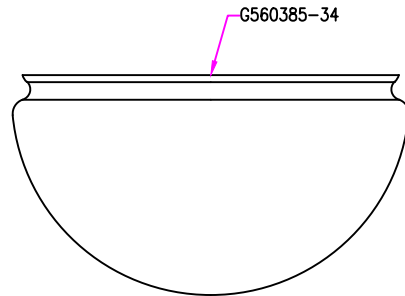

02/17,2023 Rev: 0c

GENERATION LIGHTING