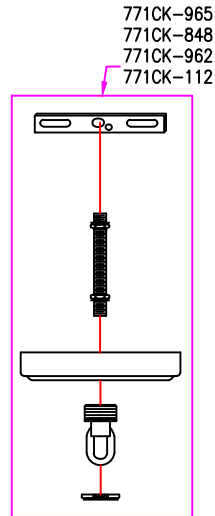

02/17,2023 Rev: 0c

GENERATION LIGHTING