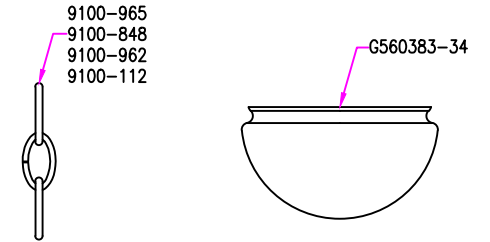

02/17,2023 Rev: 0c

GENERATION LIGHTING