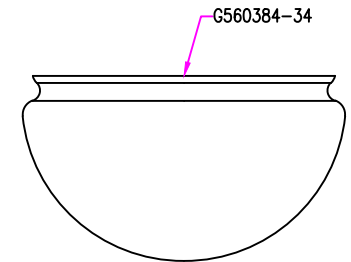

02/17,2023 Rev: 0c

GENERATION LIGHTING